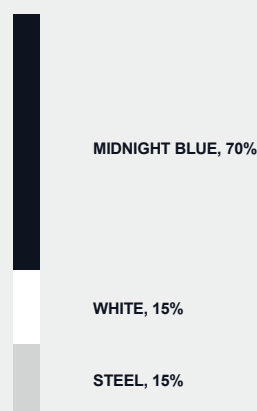

3. VERTICAL STAMP

USAGE & GUIDELINES

The hashtag LIVEEVIL tagline design (1) is our primary slogan and motto.

For special occasions when you need the tagline to stand out, please use the horizontal (2) or the vertical (3) stamp if the space allows for it.

COLORWAYS

1. MIDNIGHT BLUE

CMYK 84 / 75 / 57 / 75
RGB 12 / 18 / 32
HEX# 0c1220

2. WHITE

CMYK 0 / 0 / 0 / 0
RGB 255 / 255 / 255
HEX# ffff

3. STEEL

CMYK 17 / 12 / 12 / 0
RGB 209 / 211 / 212
HEX# d1d3d4

GENERAL DISTRIBUTION*

USAGE & GUIDELINES

Midnight Blue (1) is our primary color.

* The original color distribution scale may be inverted.

1. PRIMARY TYPEFACE: ANTI-SANS

ANTI-SANS

REGULAR

ABCDEFGHIJKLMN
OPQRSTUVWXYZ
0123456789

2. SUPPORTING FONTS: DIN 2014 NARROW